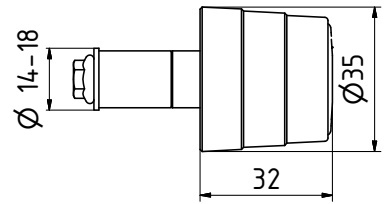

CONTRAPPESI MANUBRIO "LOOK"
HANDLEBAR ENDS "LOOK"

CM236B	CM236G	CM236L	CM236R	CM236S	€
CM236B	CM236G	CM236L	CM236R	CM236S	39,00

CONTRAPPESI MANUBRIO HANDLEBAR ENDS

UNIVERSALI

CONTRAPPESI MANUBRIO "BOING"
HANDLEBAR ENDS "BOING"
€
CM230B CM230G CM230L CM230R 39,00