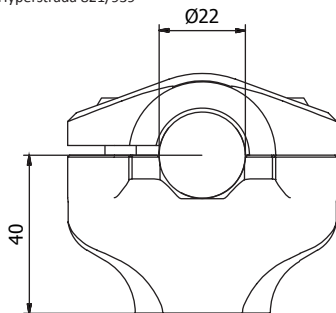

Riser completo RM240
Configurazioni standard Ducati
OEM configuration Ducati
MONSTER 821