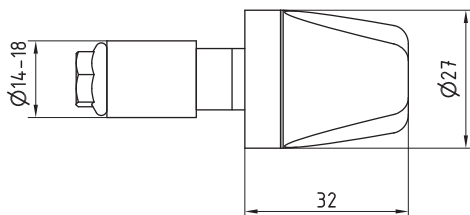

CONTRAPPESI MANUBRIO "LOOK"
HANDLEBAR ENDS "LOOK"

CM236B	CM236G	CM236L	CM236R	CM236S	€
CM236B	CM236G	CM236L	CM236R	CM236S	39,00