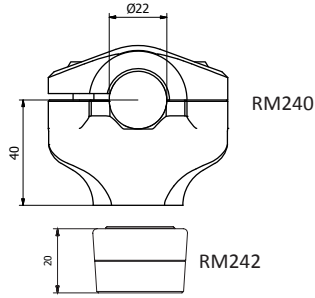

Configurazioni standard Ducati / OEM configuration Ducati
Hypermotard 821/939, Hypermotard 821/939 SP, Hyperstrada 821/939
Monster 821, 1200, 1200 S