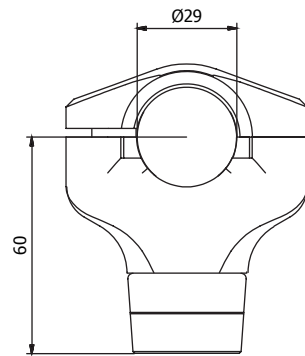

RM241 + RM242
Configurazioni standard Ducati
OEM configuration Ducati
Hypermotard 821/939 SP