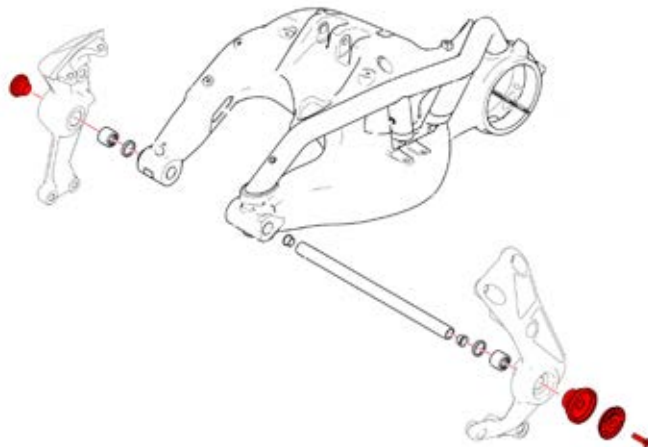

TAPPO PERNO FORCELLONE REAR SWING ARM AXLE PLUG

MODELLO model	QTY	€
Monocolore / Single color	2	75,00
Bicolore / Bi-color	2	85,00