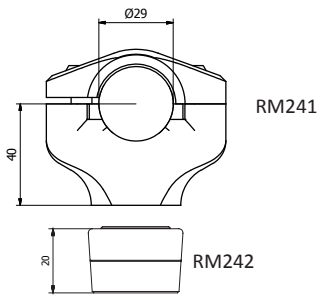

Configurazioni standard Ducati / OEM configuration Ducati
Hypermotard 821/939, Hypermotard 821/939 SP, Hyperstrada 821/939
Monster 821, 1200, 1200 S