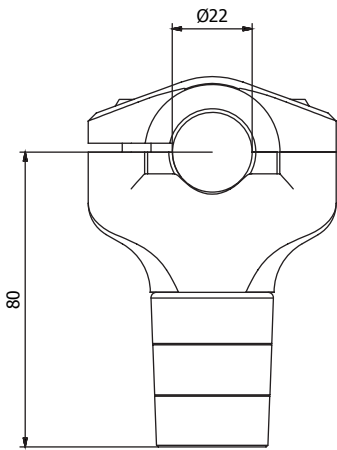

Configurazioni standard Ducati / OEM configuration Ducati
Hypermotard 821/939, Hypermotard 821/939 SP, Hyperstrada 821/939
Monster 821, 1200, 1200 S

RM240 + RM243
Configurazioni standard Ducati
OEM configuration Ducati
Hyperstrada 821/939