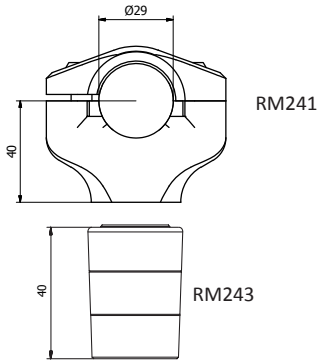

Configurazioni standard Ducati / OEM configuration Ducati
Hypermotard 821/939, Hypermotard 821/939 SP, Hyperstrada 821/939
Monster 821, 1200, 1200 S