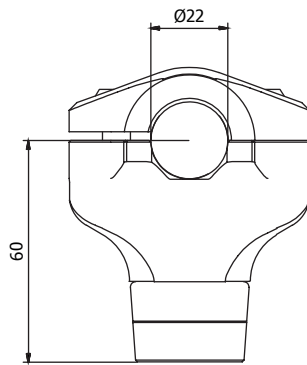

RM240 + RM242
Configurazioni standard Ducati
OEM configuration Ducati
Hypermotard 821/939