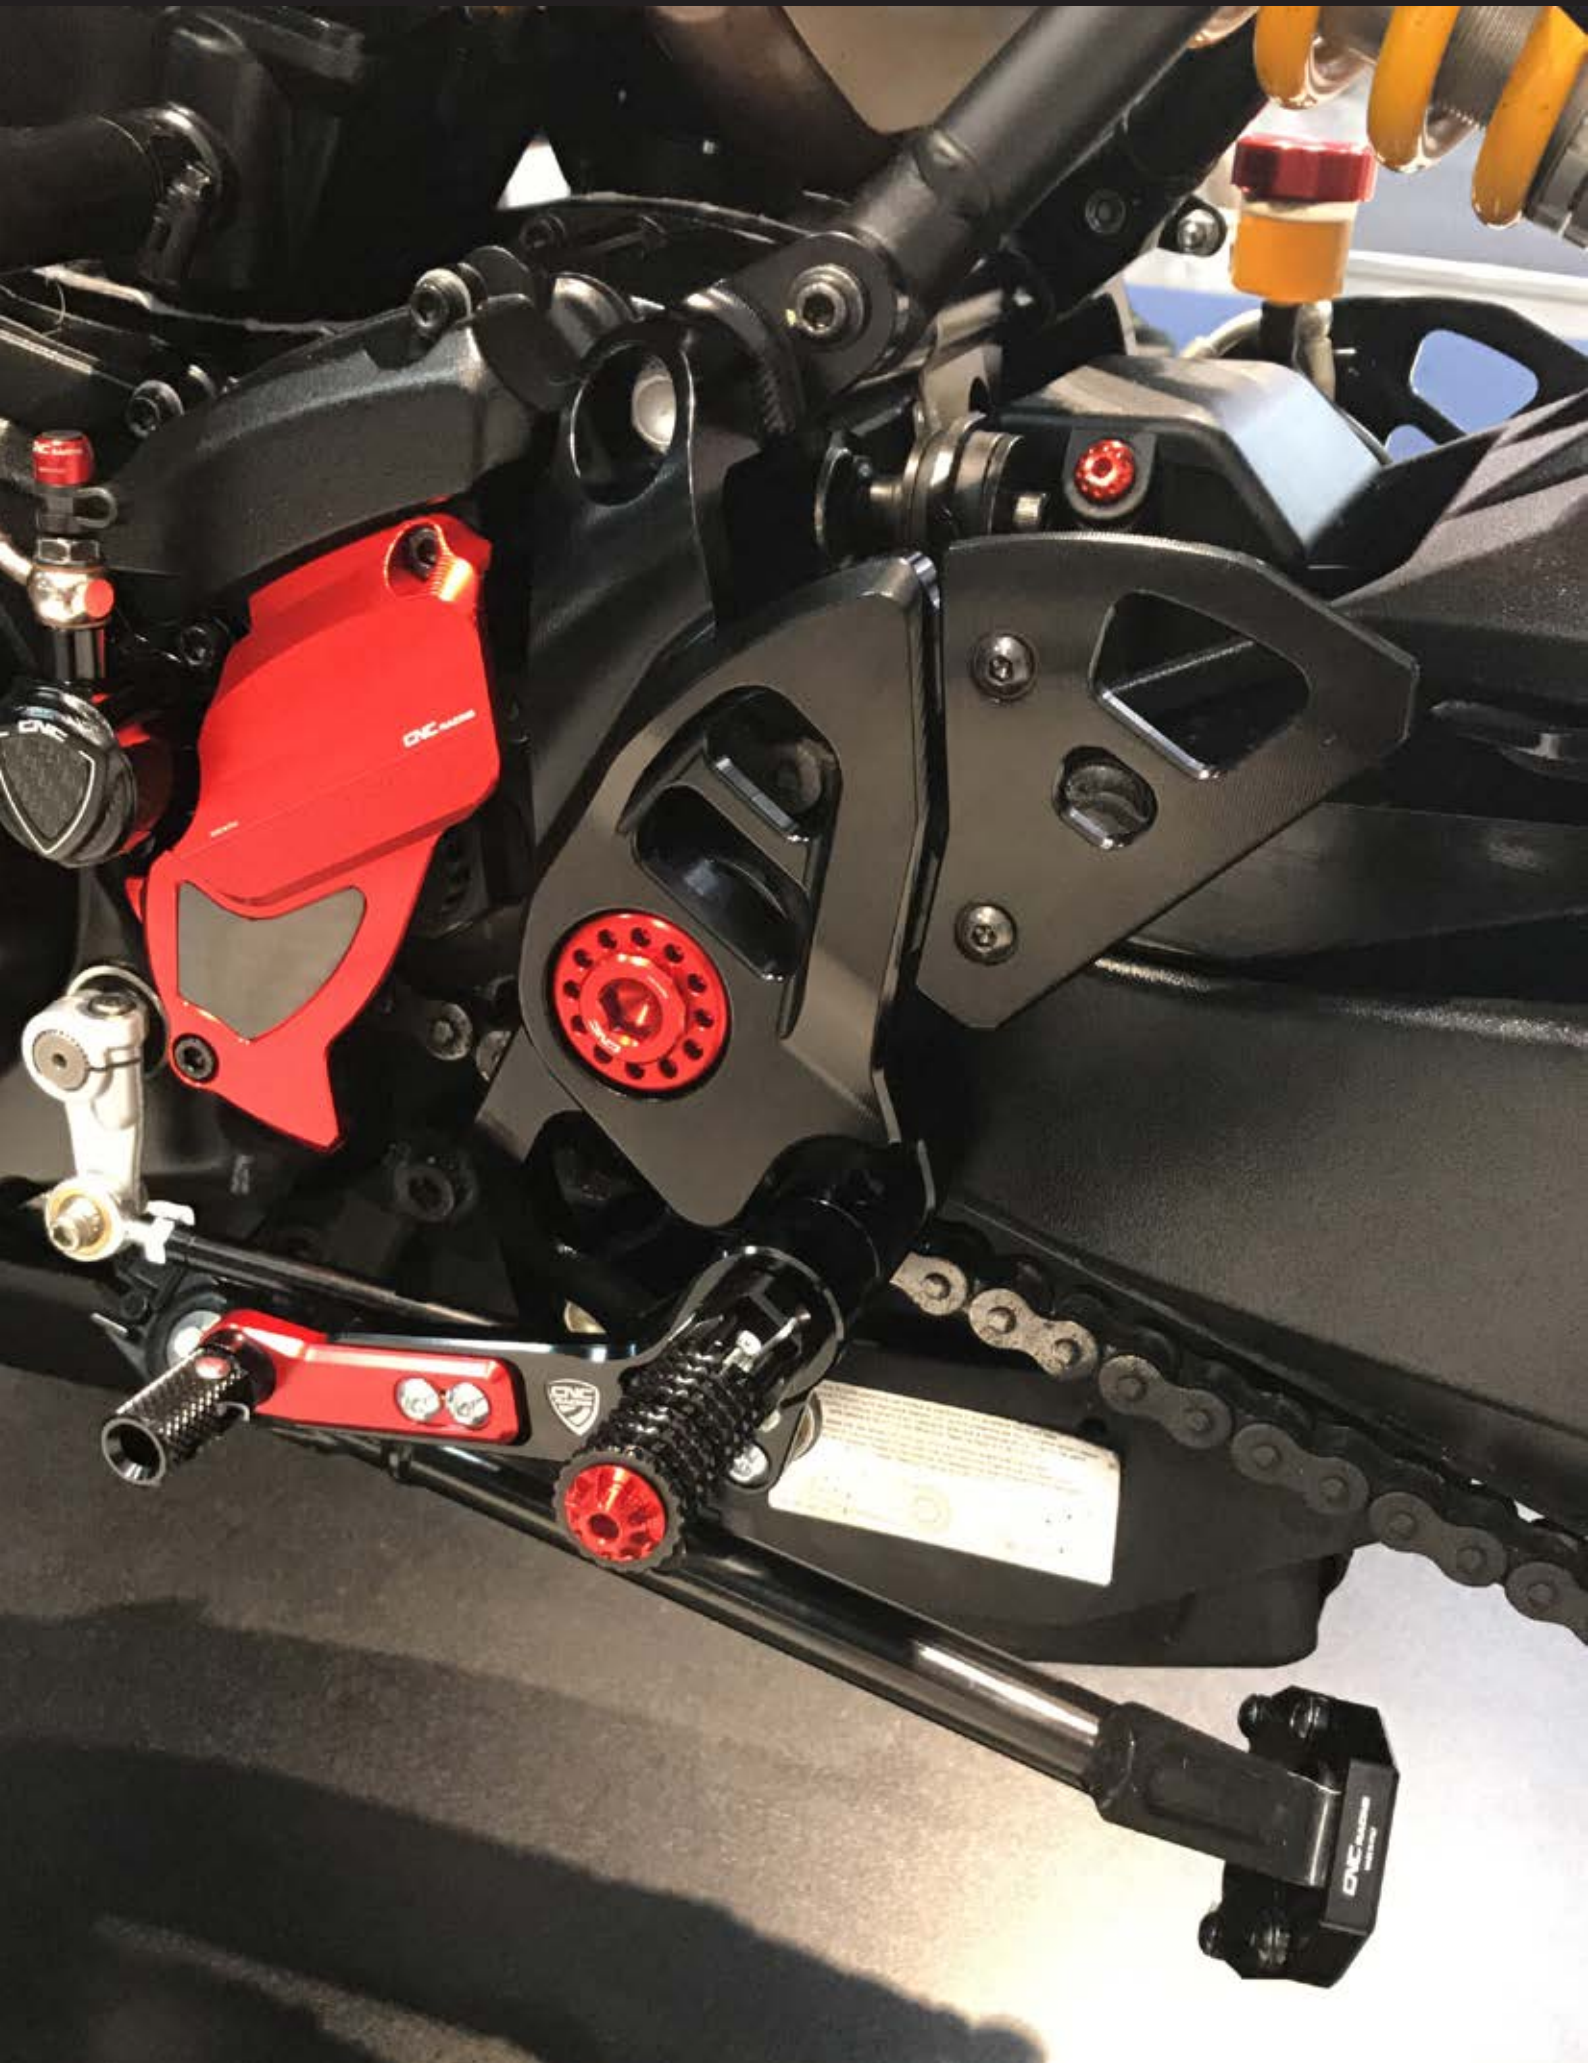

PEDANE REGOLABILI
ADJUSTABLE REAR SETS