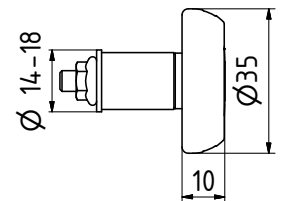

CONTRAPPESI MANUBRIO "EXTRALIGHT"
HANDLEBAR ENDS "EXTRALIGHT"
€
CM233B CM233G CM233L CM233R 29,00