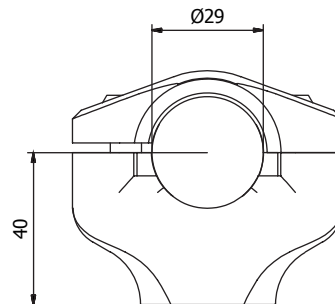

Riser completo RM241
Configurazioni standard Ducati
OEM configuration Ducati
MONSTER 1200/S