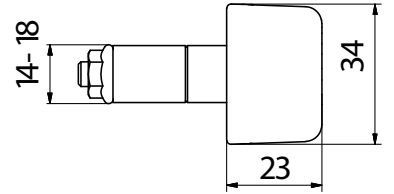

CONTRAPPESI MANUBRIO HANDLEBAR ENDS

UNIVERSALI

CONTRAPPESI MANUBRIO "BOING"
HANDLEBAR ENDS "BOING"
€
CM230B CM230G CM230L CM230R 39,00