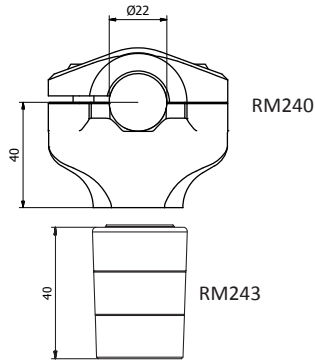

Configurazioni standard Ducati / OEM configuration Ducati
Hypermotard 821/939, Hypermotard 821/939 SP, Hyperstrada 821/939
Monster 821, 1200, 1200 S